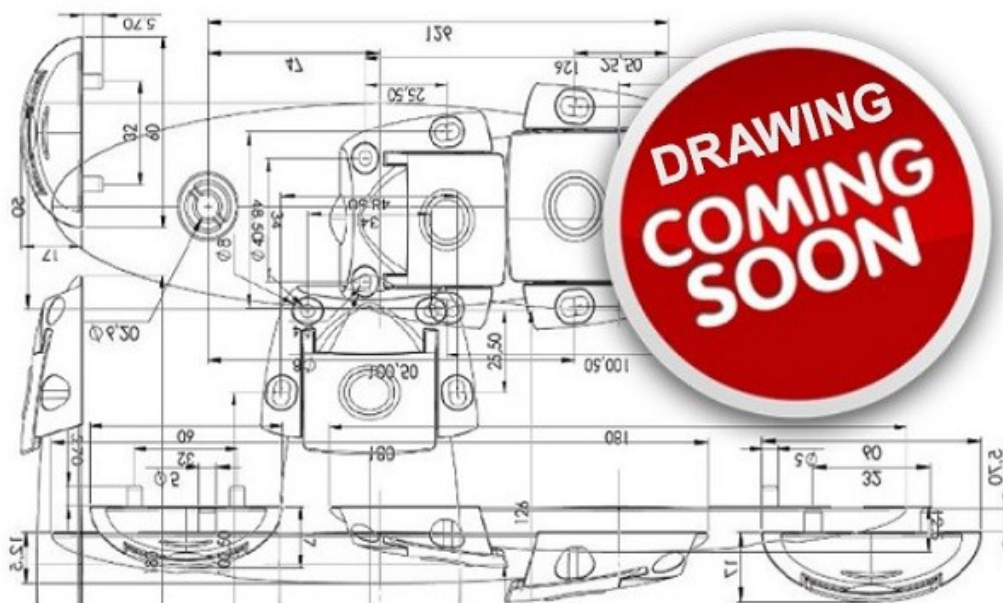

PRODUCT SHEET

Description:

Conical Sleeve & Bolt M8x50mm, SS304, F/ "Drava ø32mm Model"

Item number:

17.87.054-6

Units	Box	Carton	HS Code	Barcode
Set			8302415000	 5704866529365

SISO A/S

Mileparken 11
DK-2740 Skovlunde
Denmark
VAT: DK24786013